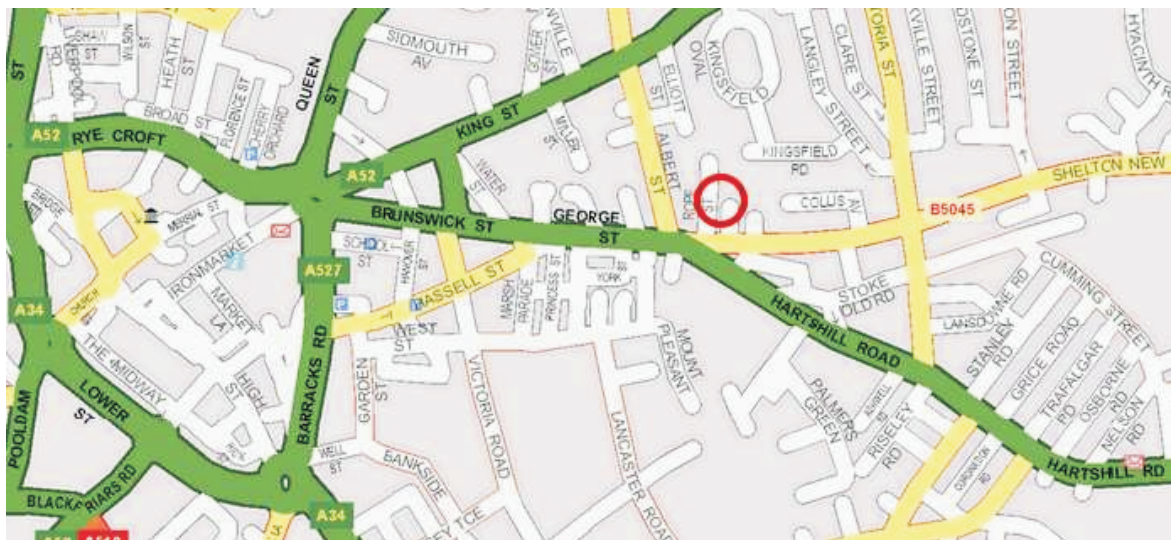

December 2006 Meeting will be a works
visit to
Feed'n'Leave - a young and up and
coming company.
Refreshments provided.

Factory tour commences at 18:30 on Wednesday 13th December 2006.

Directions

From the A34 follow the A52 signed towards Leek onto King Street. At the second set of traffic lights turn right along Albert Street, continue to the end and turn left into Brunswick Street, immediately left into Shelton New Road and immediately left into Rope Street. The factory is located behind Castle Antiques which is on the left hand side of Rope Street, about 50m from the main road.