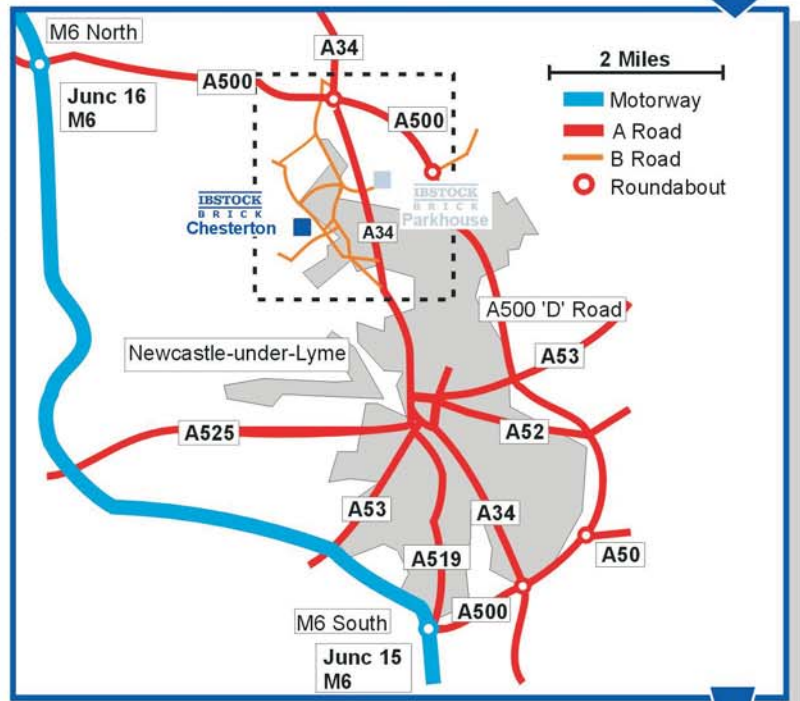

Email: parkhouse.sales@ibstock.co.uk

For Parkhouse Factory see alternate map

Head Office

Leicester Road, Ibstock, Leicestershire. LE67 6HS

Telephone: 01530 261999 Fax: 01530 257457

Directions

- From Junction 16, M6 motorway, take the A500 to Stoke on Trent.
- At the junction with the the A34 take the third exit from the roundabout to Newcastle under Lyme.
- At the next roundabout take the 3rd exit into Cedar Road and the 2nd left into Crackley Bank. At the junction turn right into Audley Road, Ibstock Brick is on the left hand side.
- From Junction 15, M6 or A50, follow the A500 (D Road) to the A34 junction. Continue down A34 as above to the Parkhouse roundabout and follow the directions down Cedar Road

HGV Directions to Chesterton from M6, J16

1. From M6 Exit 16 Exit roundabout onto A500
2. At A34 junction Bear LEFT (East) onto Ramp
3. At roundabout, take the FOURTH exit (A34 south)
4. At Parkhouse road west roundabout, take the THIRD exit west onto cedar road
5. At Audley Road, turn LEFT (South-East) onto B5500 [Audley Road] the factory is 300 metres on your right.

Dotted line shows area of previous map