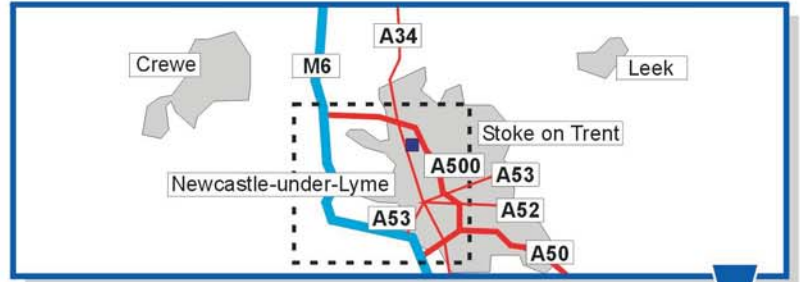

Email: parkhouse.sales@ibstock.co.uk

For Parkhouse Factory see alternate map

Head Office

Leicester Road, Ibstock, Leicestershire. LE67 6HS

Telephone: 01530 261999 Fax: 01530 257457

Directions

- From Junction 16, M6 motorway, take the A500 to Stoke on Trent.
- At the junction with the the A34 take the third exit from the roundabout to Newcastle under Lyme.
- At the next roundabout take the 3rd exit into Cedar Road and the 2nd left into Crackley Bank. At the junction turn right into Audley Road, Ibstock Brick is on the left hand side.
- From Junction 15, M6 or A50, follow the A500 (D Road) to the A34 junction. Continue down A34 as above to the Parkhouse roundabout and follow the directions down Cedar Road

HGV Directions to Chesterton from M6, J16

1. From M6 Exit 16 Exit roundabout onto A500
2. At A34 junction Bear LEFT (East) onto Ramp
3. At roundabout, take the FOURTH exit (A34 south)
4. At Parkhouse road west roundabout, take the THIRD exit west onto cedar road
5. At Audley Road, turn LEFT (South-East) onto B5500 [Audley Road] the factory is 300 metres on your right.

Dotted line shows area of previous map